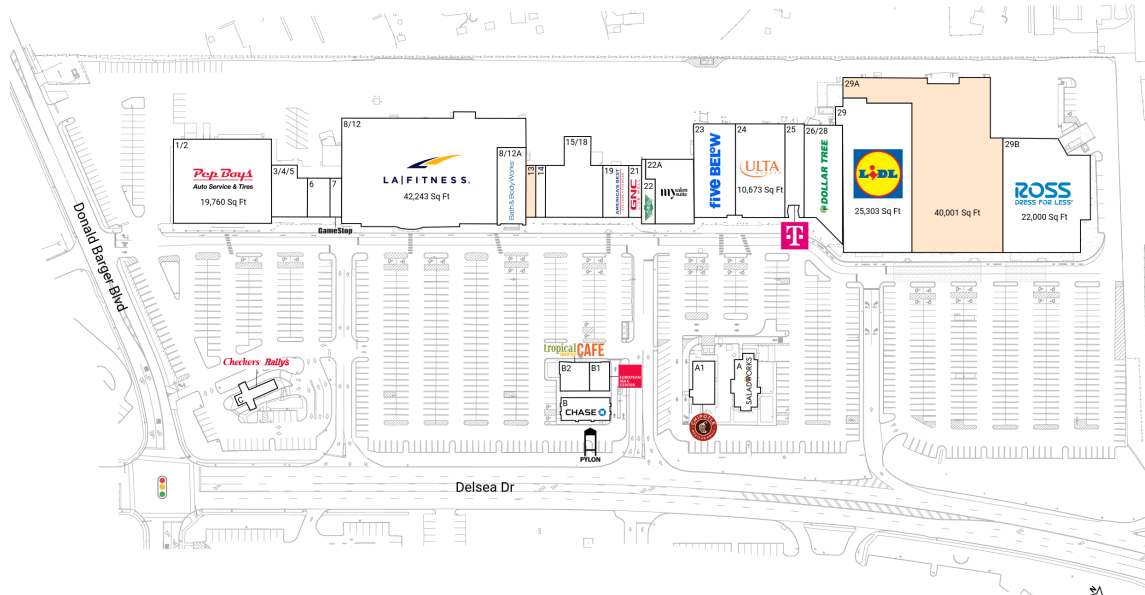

# Collegetown Shopping Center

731 Delsea Drive | Glassboro, NJ 08028

Gloucester County Philadelphia-Camden-Wilmington, PA-NJ-DE-MD

231,464 Sq Ft

39.7215, -75.1166

## Available Spaces

13 1,200 Sq Ft 29A 40,001 Sq Ft 360°

## Current Tenants Space size listed in square feet

1/2	Pep Boys	19,760
3/4/5	CompleteCare Health Network	4,160
6	SCBeauty Salon	2,100
7	GameStop	1,080
8/12	LA Fitness	42,243
8/12A	Bath & Body Works	5,217
14	Accent On Eyes	1,200
15/18	Hibachi Sushi Peking Buffet	9,160
19	America's Best Contacts & Eyeglasses	3,200
21	GNC	1,600
22	Wingstop	1,600
22A	My Salon Suite	6,400
23	Five Below	9,500
24	ULTA Beauty	10,673
25	T-Mobile	2,500
26/28	Dollar Tree	9,776
29	Lidl	25,303
29B	Ross Dress for Less	22,000
A	Saladworks	3,396
A1	Chipotle Mexican Grill	2,337
B	Chase	2,727
B1	European Wax Center	1,400
B2	Tropical Smoothie Cafe	1,334
C	Checkers/Rally's Drive-In Restaurants	1,597

This site plan is for illustrative and information purposes only, showing the general layout of the shopping center; and is not a legal survey. Brixmor makes no representation or warranty that the shopping center is exactly as depicted as site conditions and tenant mix are subject to change over time.